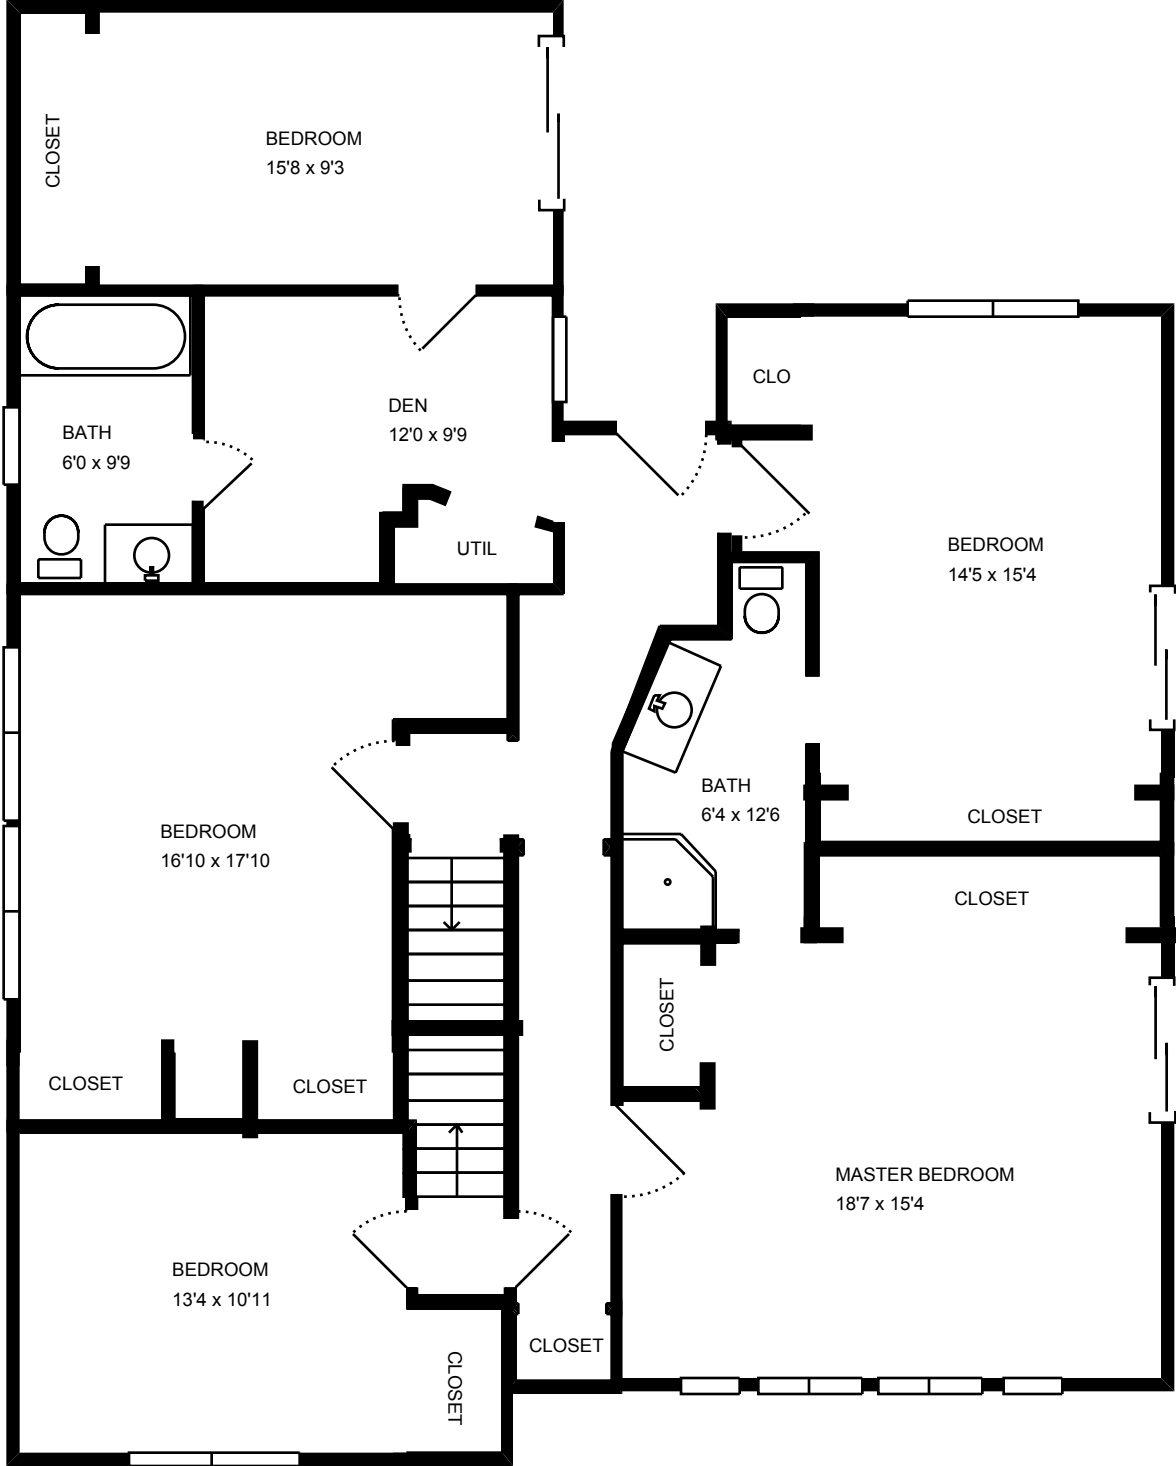

Property Address:
234 Santa Clara St
Brisbane, CA 94005

Measure #12987662

Property Address:
234 Santa Clara St
Brisbane, CA 94005

Measure #12987662

Total interior square footage on page: 640 sf

The interior square footage listed is living space only and is not taxable square footage