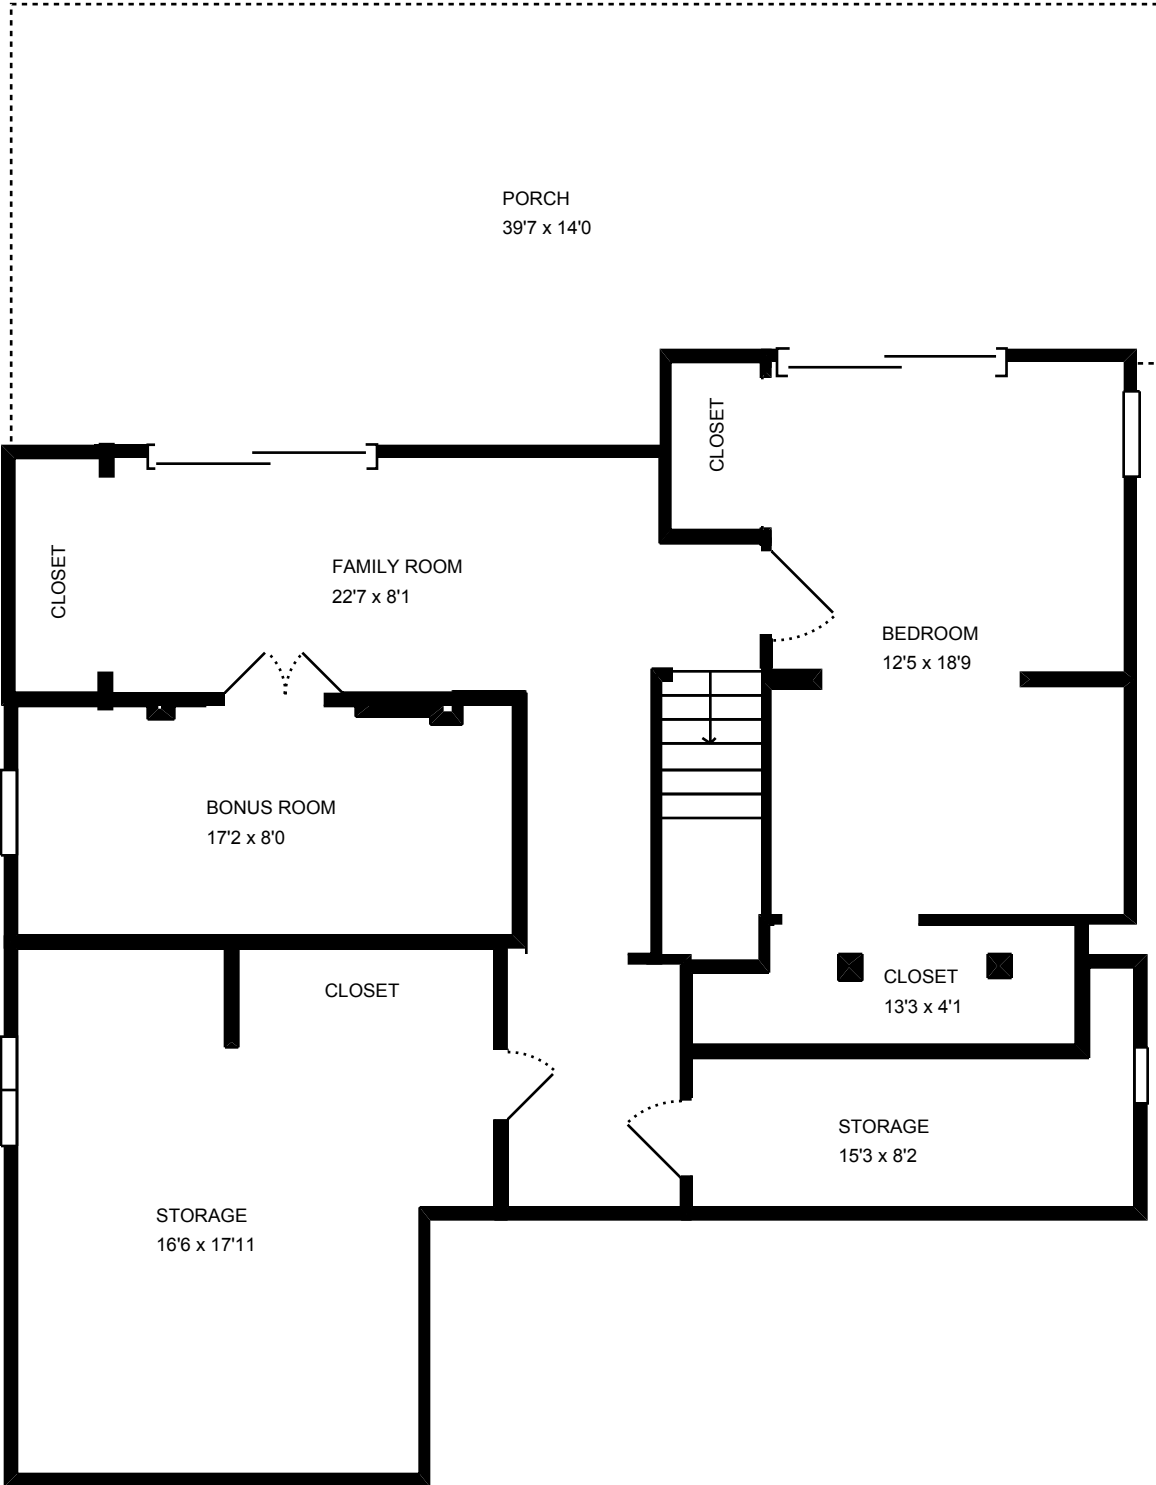

Property Address:
234 Santa Clara St
Brisbane, CA 94005

Measure #12987662

Property Address:
234 Santa Clara St
Brisbane, CA 94005

Measure #12987662

Total interior square footage on page: 640 sf

The interior square footage listed is living space only and is not taxable square footage